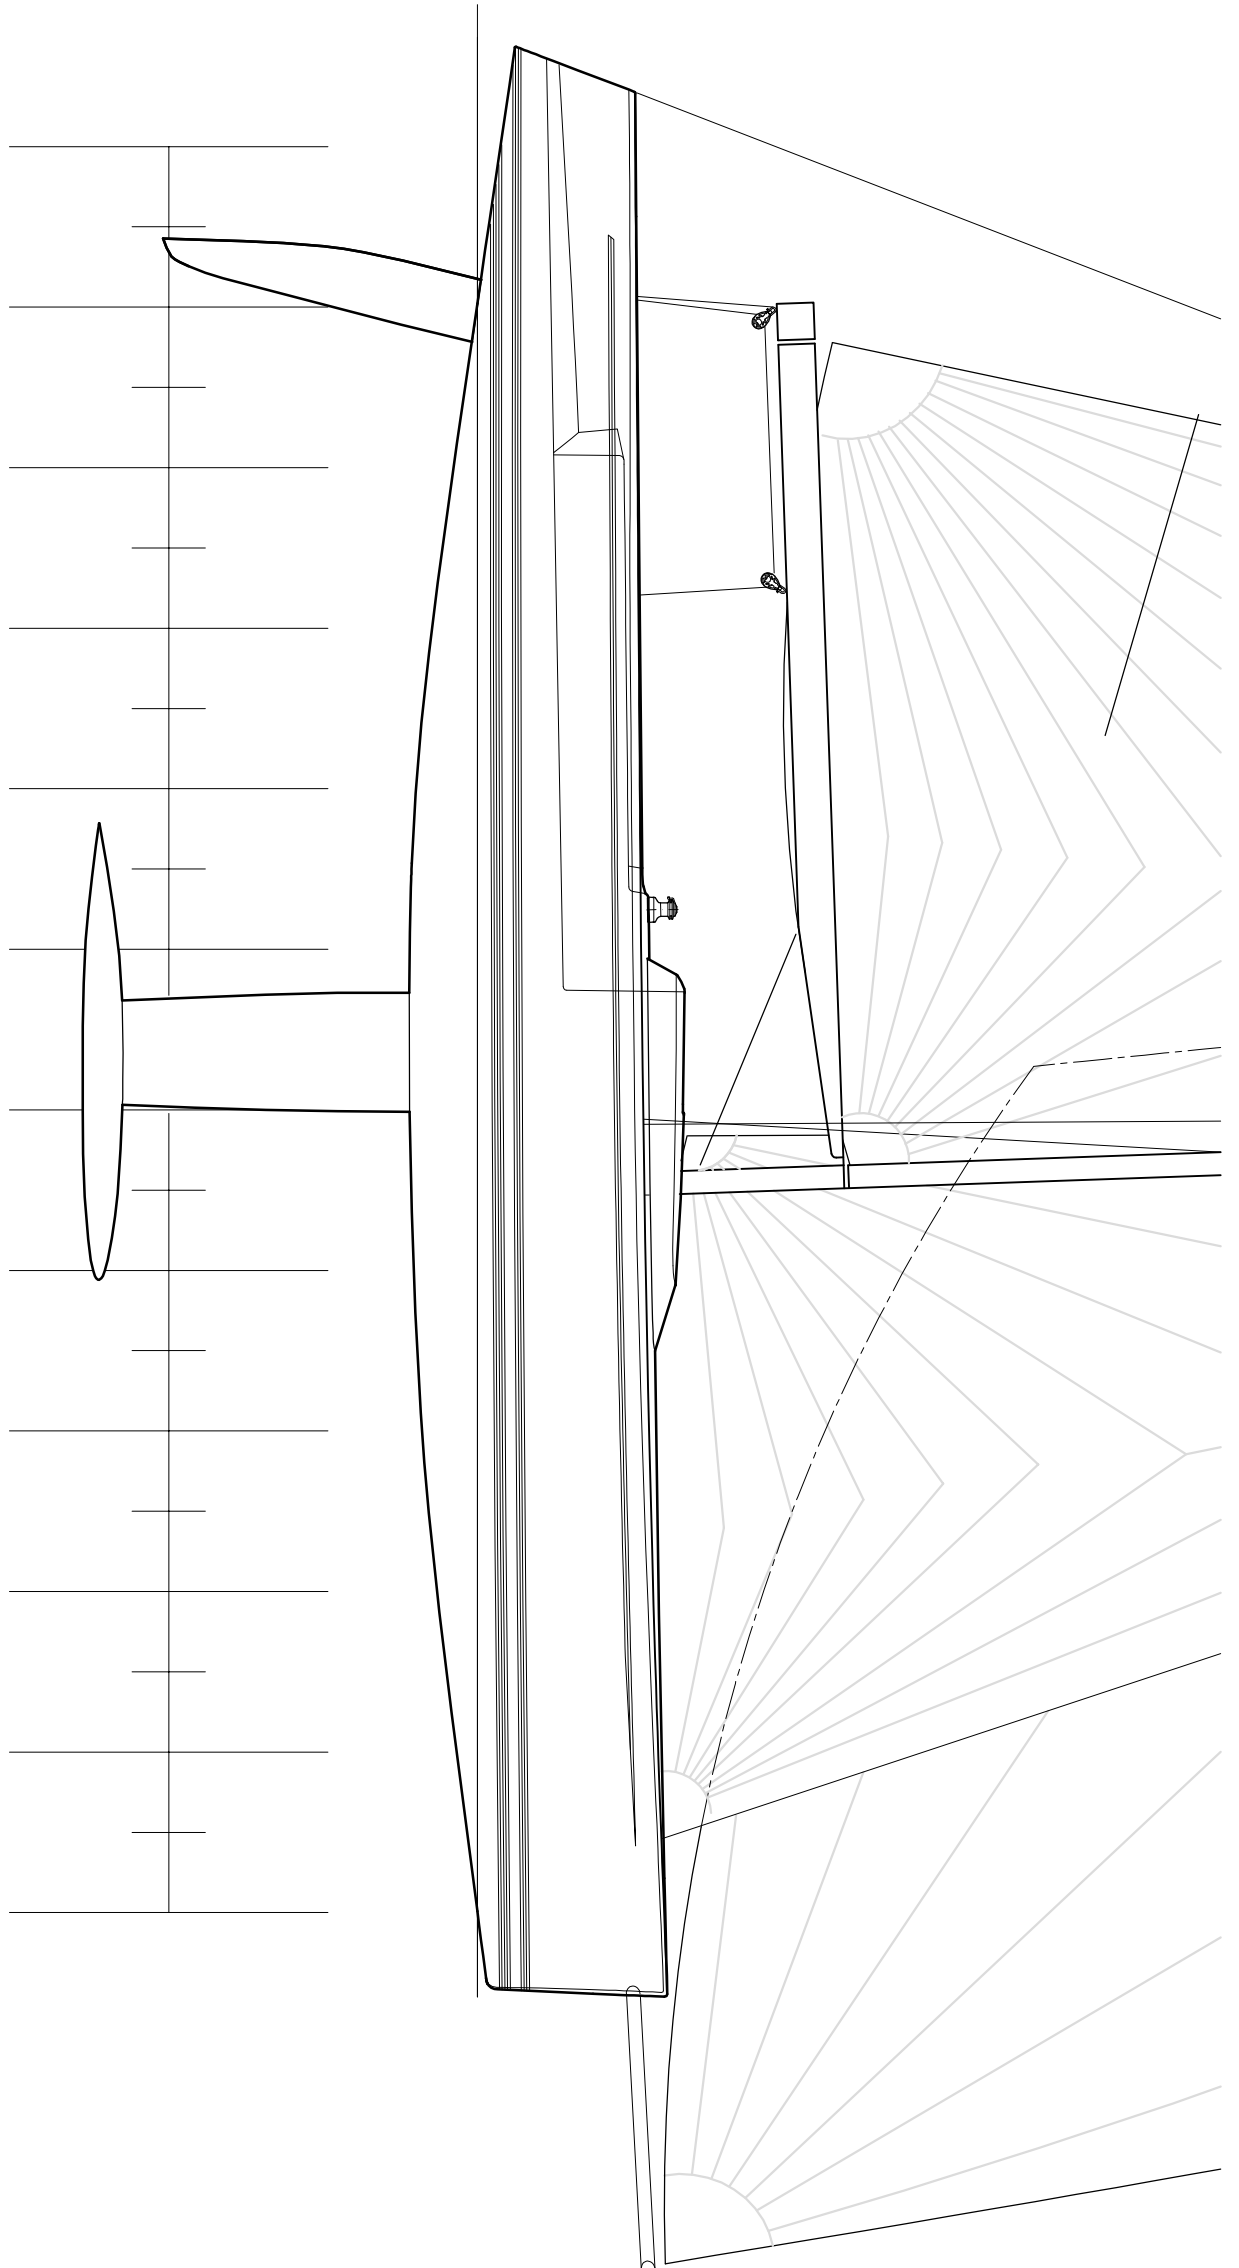

COPYRIGHT
 THIS DRAWING MUST NOT BE REPRODUCED, DISTRIBUTED, OR USED FOR ANY PURPOSE OTHER
 THAN IN CONNECTION WITH THE BOAT OR DESIGN FOR WHICH IT WAS DRAWN, WITHOUT THE
 DESIGNER'S WRITTEN CONSENT.
 THE DESIGNER'S LIABILITY INCLUDES DESIGN FOR THE BOAT ONLY AND NOT FOR ANY OF THE
 PLANS WITHOUT THE DESIGNER'S WRITTEN CONSENT IN THE FORM OF SCHEDULE II TO THE
 CONTRACT AND THE PAYMENT OF APPROPRIATE FEES.

MILLS DESIGN

md 35 10.67m Racing Daysailer
 for: M Boats

Deck Plan	MD 35-10 G
Scale @ A1 = 1:20	© Mills Design 01/11/07
Mills Design Ltd. Glendale Kilbride Wicklow Ireland	t: +353 404 48500 f: +353 404 48501 m: +353 87 2242804 info@mills-design.com www.mills-design.com