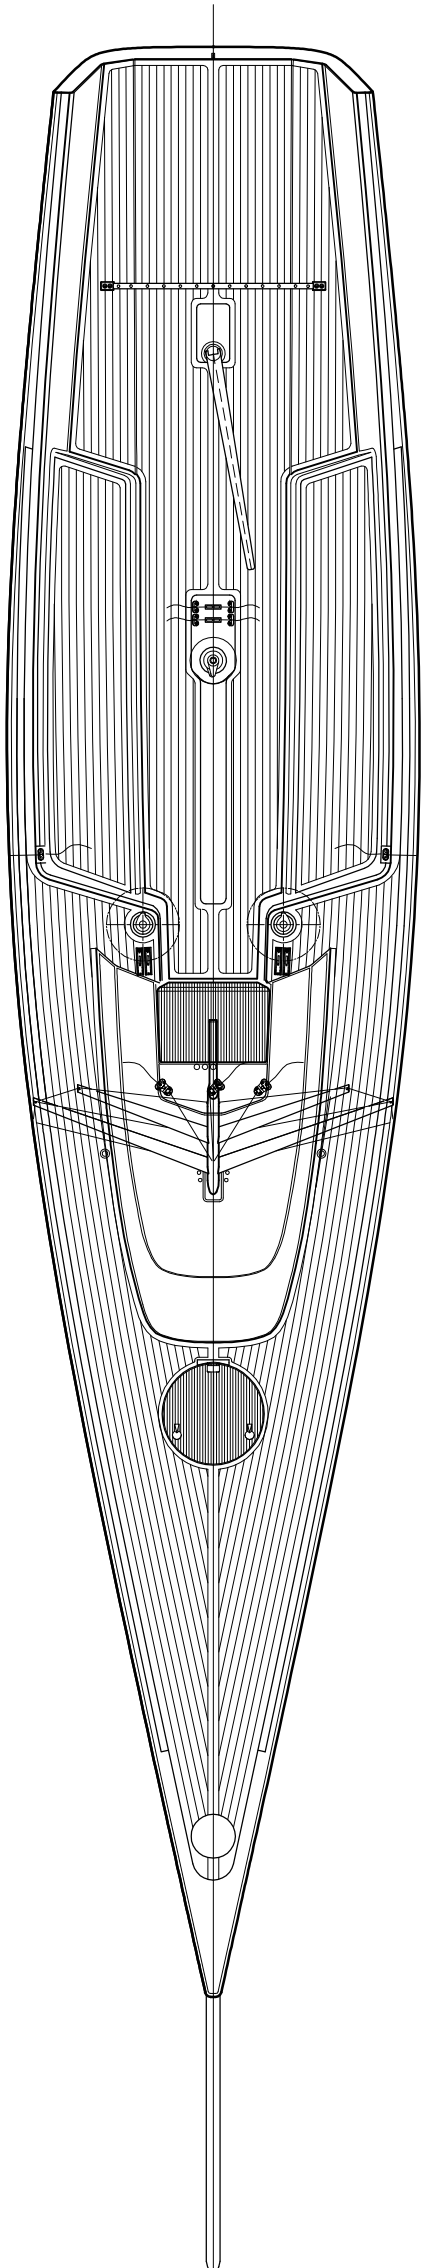

COPYRIGHT
 THIS DRAWING MUST NOT BE REPRODUCED, DISTRIBUTED, OR USED FOR ANY PURPOSE OTHER
 THAN IN CONNECTION WITH THE BOAT OR DESIGN FOR WHICH IT WAS DRAWN, WITHOUT THE
 DESIGNER'S WRITTEN CONSENT.
 THE DESIGNER'S LIABILITY INCLUDES DESIGN FOR THE BOAT ONLY AND NOT FOR ANY OF THE
 PLANS WITHOUT THE DESIGNER'S WRITTEN CONSENT IN THE FORM OF SCHEDULE II TO THE
 CONTRACT AND THE PAYMENT OF APPROPRIATE FEES.

MILLS DESIGN

md 35 10.67m Racing Daysailer
 for: M Boats

Deck Plan	MD 35-10 G
Scale @ A1 = 1:20	© Mills Design 01/11/07
Mills Design Ltd. Glendale Kilbride Wicklow Ireland	t: +353 404 48500 f: +353 404 48501 m: +353 87 2242804 info@mills-design.com www.mills-design.com