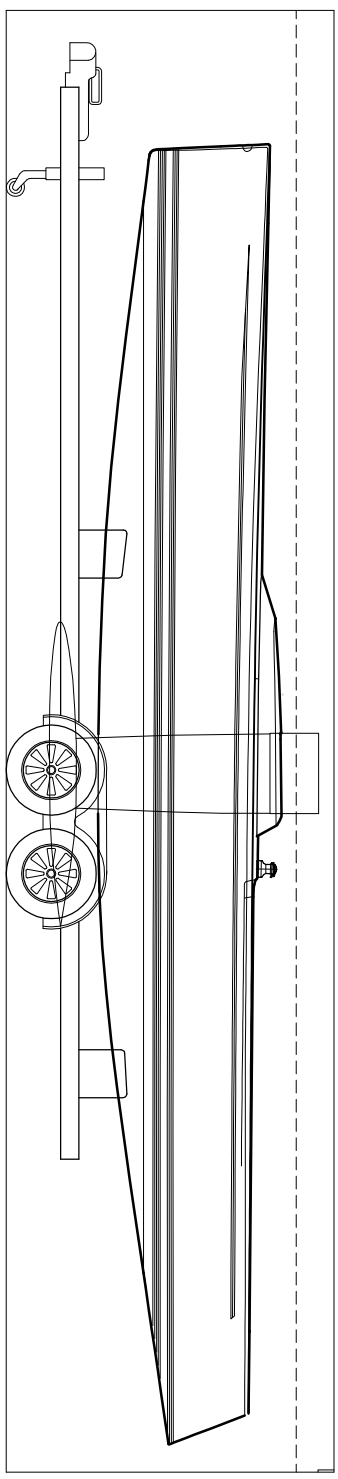

Trailer / Container Sketch 1:30

**COPYRIGHT** ALL RIGHTS RESERVED. REPRODUCED OR USED IN ANY MANNER OTHER THAN IN CONNECTION WITH THE BOAT OR DESIGN FOR WHICH IT WAS DRAWN, WITHOUT THE DESIGNER'S WRITTEN CONSENT.  
**THE COST** OF THESE PLANS INCLUDES FEES FOR ONE BOAT ONLY ON BEHALF OF THE BOAT DESIGNER. NO FURTHER BOATS SHALL BE BUILT FROM THESE PLANS WITHOUT THE DESIGNER'S WRITTEN CONSENT. THE BOAT DESIGNER'S CONTRACT AND THE PAYMENT OF APPROPRIATE FEES.

**MILLS DESIGN**

md 35 10.67m Racing Daysailer  
 for: M Boats

Interior Plan	MD 35-06 G
Scale @ A1 = 1:25	© Mills Design 01/11/07
Mills Design Ltd. Glendale Kilbride Wicklow Ireland	t: +353 404 48500 f: +353 404 48501 m: +353 87 2242804 info@mills-design.com www.mills-design.com