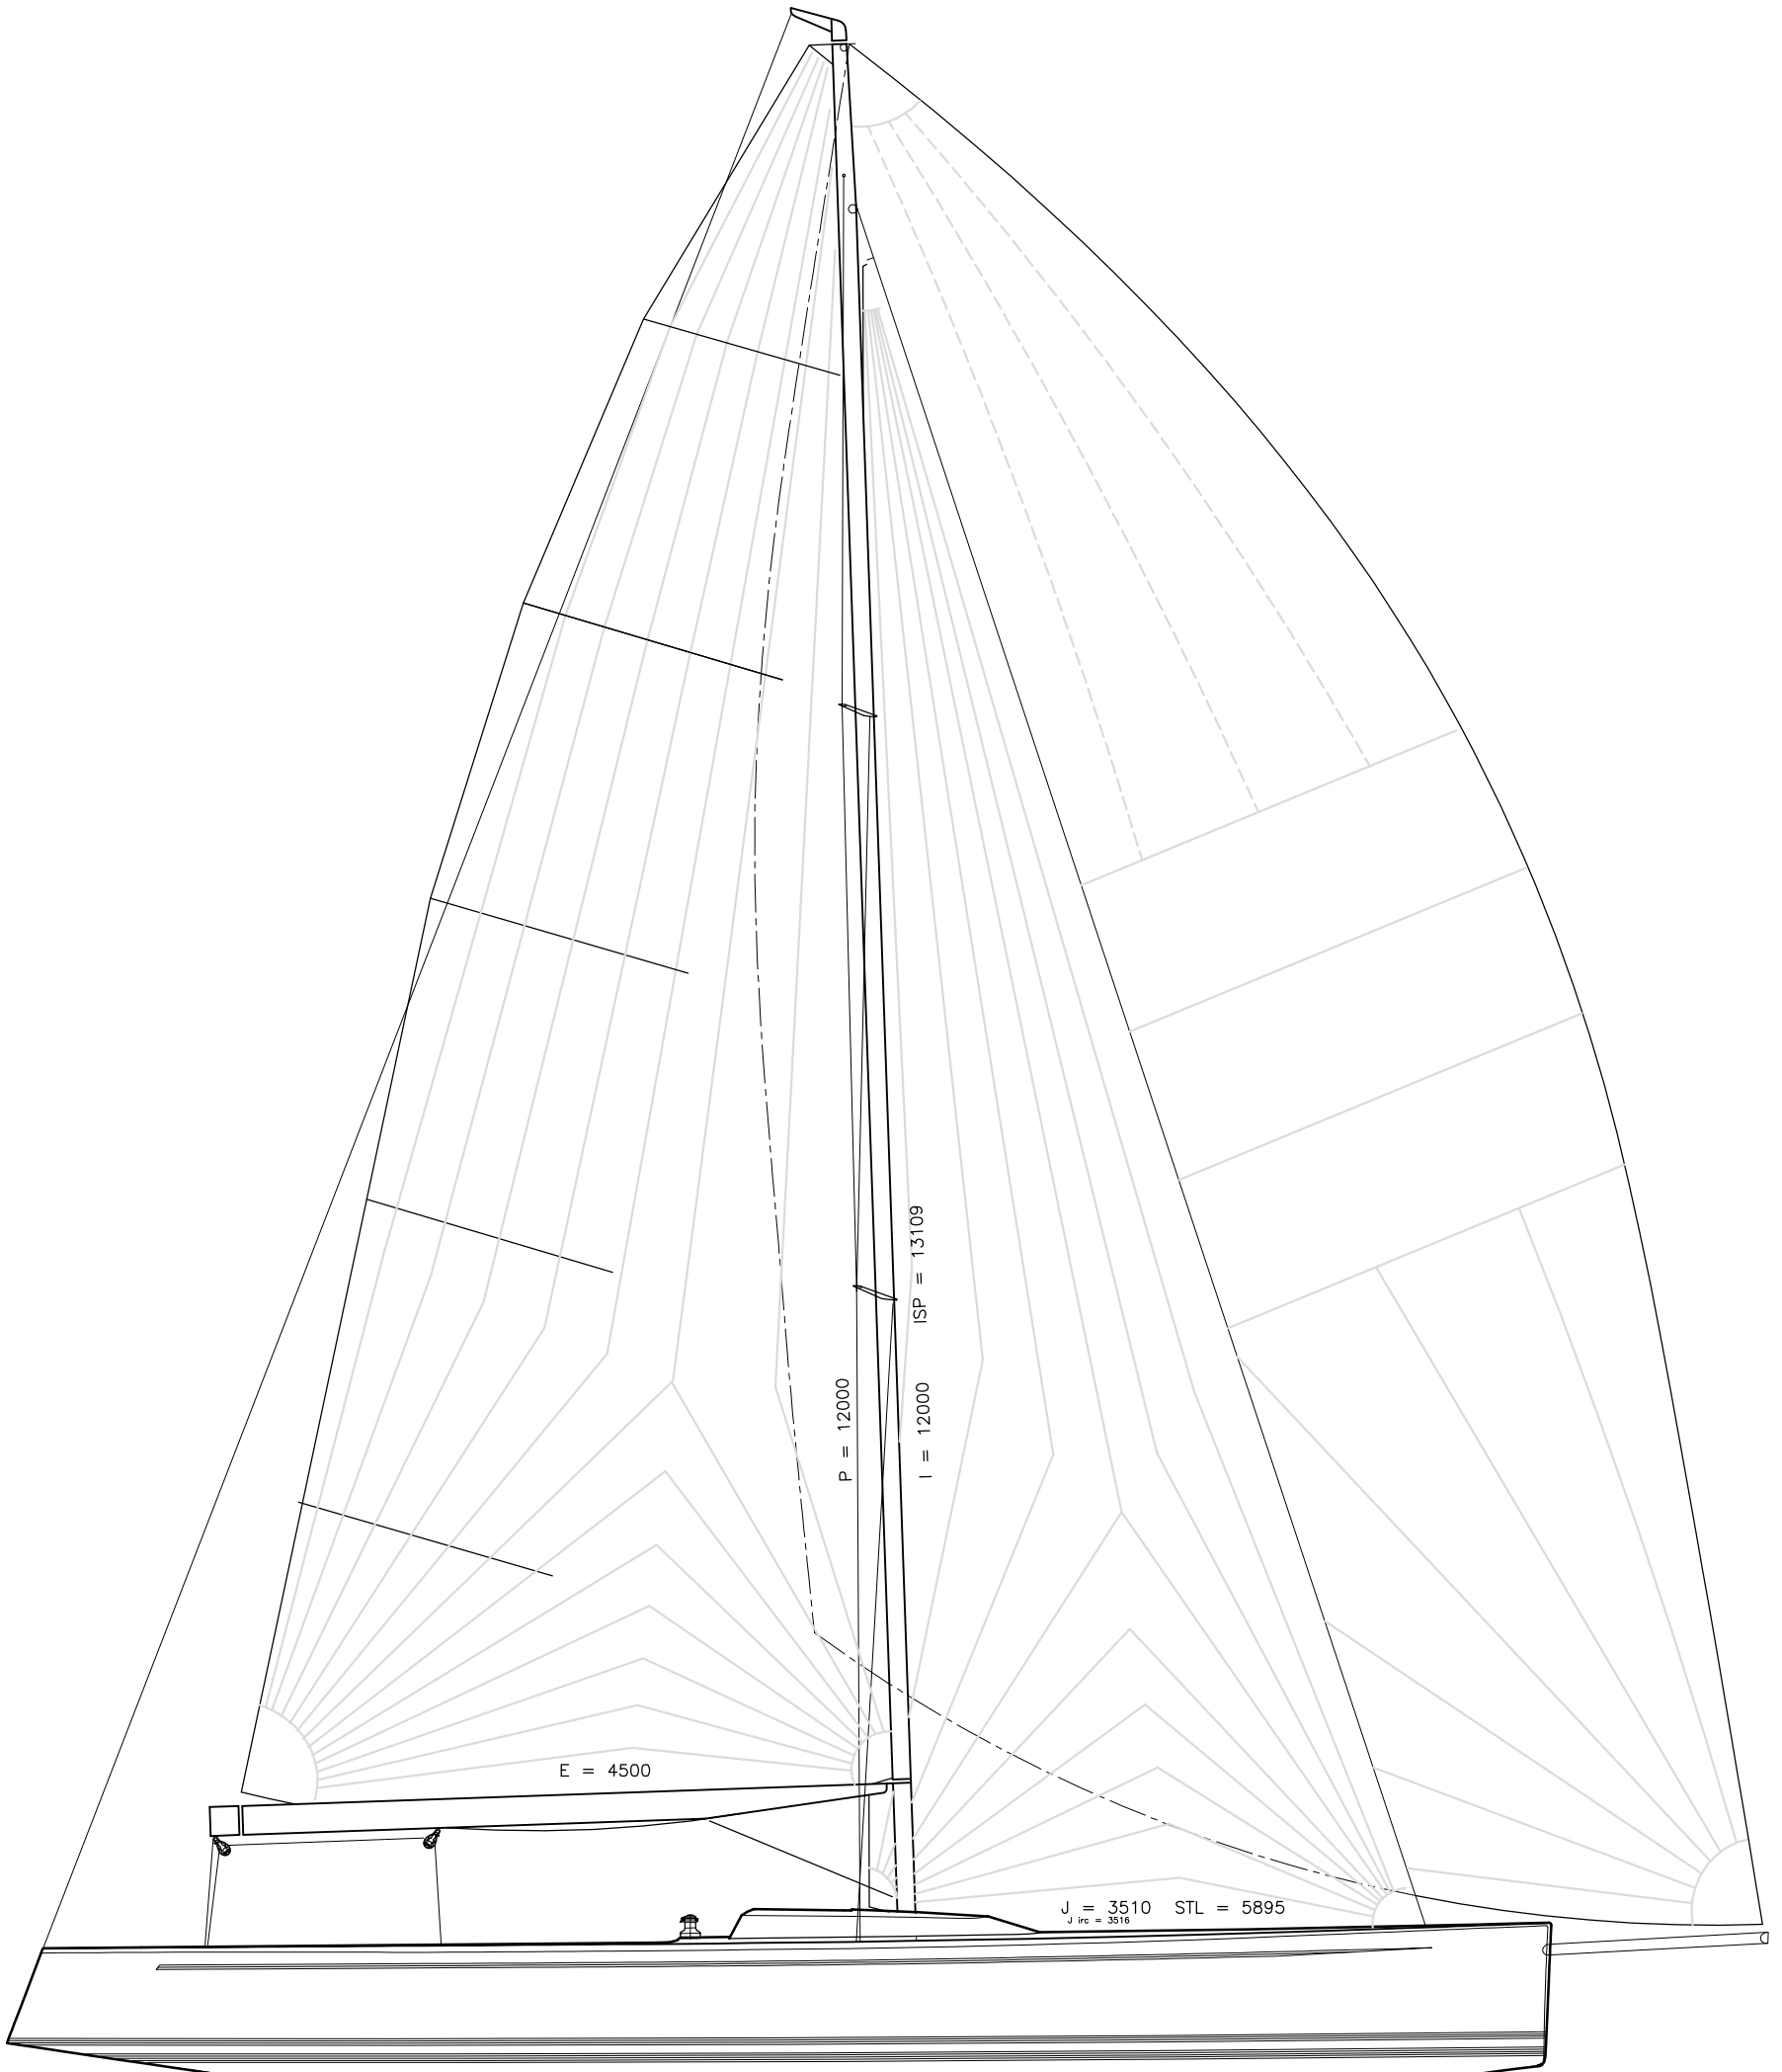

COPYRIGHT
THIS DRAWING MUST NOT BE REPRODUCED, DISTRIBUTED, OR USED FOR ANY PURPOSE OTHER THAN IN CONJUNCTION WITH THE BOAT OR DESIGN FOR WHICH IT WAS DRAWN, WITHOUT THE DESIGNER'S WRITTEN CONSENT.

MILLS DESIGN

md 35 10.67m Racing Daysailer
for: M Boats

Sail Plan	MD 35-11 G
Scale @ A1 = 1:25	© Mills Design 01/11/07
Mills Design Ltd. Glendale Kilbride Wicklow Ireland	t: +353 404 48500 f: +353 404 48501 m: +353 87 2242804 info@mills-design.com www.mills-design.com